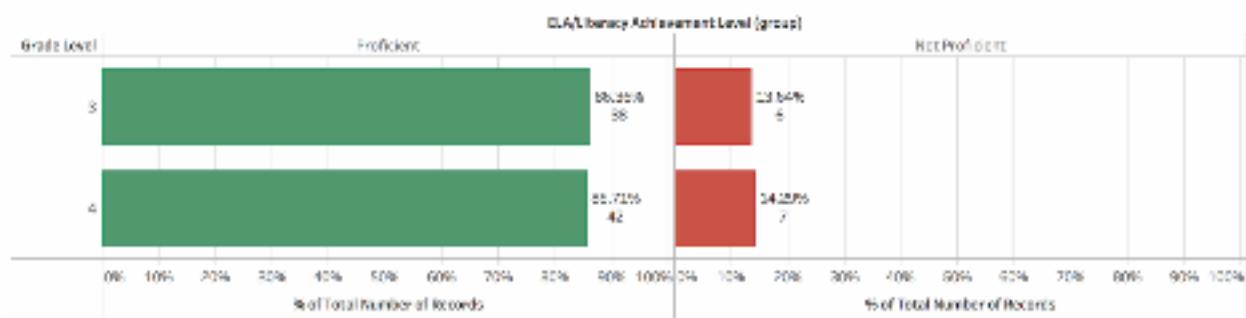

Overall Proficiency by Grade: ELA

In Math, on average, 92% of LCS Fairfax students tested at or above grade level on the state assessment test. In English Language Arts, on average, 86% of LCS Fairfax students tested at or above grade level on the state assessment test.