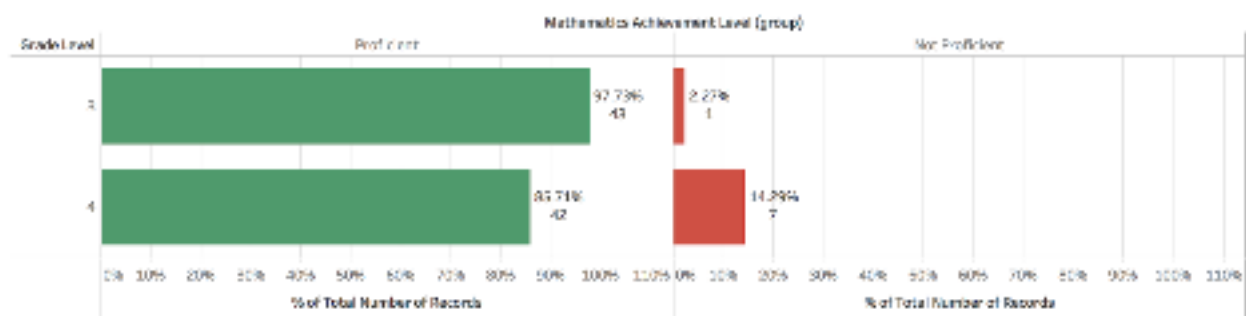

LCS Fairfax Academic Results

Larchmont Charter School at Fairfax is proud to be ranked as one of the top performing schools out of all LAUSD, charter and magnet elementary schools. Moreover, all demographic groups, or subgroups, outperformed both LAUSD and the state of California. Please see details below.

Larchmont Charter School at Fairfax showed a strong performance on the 2017-2018 California Assessment of Student Performance and Progress (CAASPP). This performance shows that our students at Larchmont Charter School at Fairfax are receiving a rigorous education, which supports them to perform at high levels.

Overall Proficiency by Grade: Math